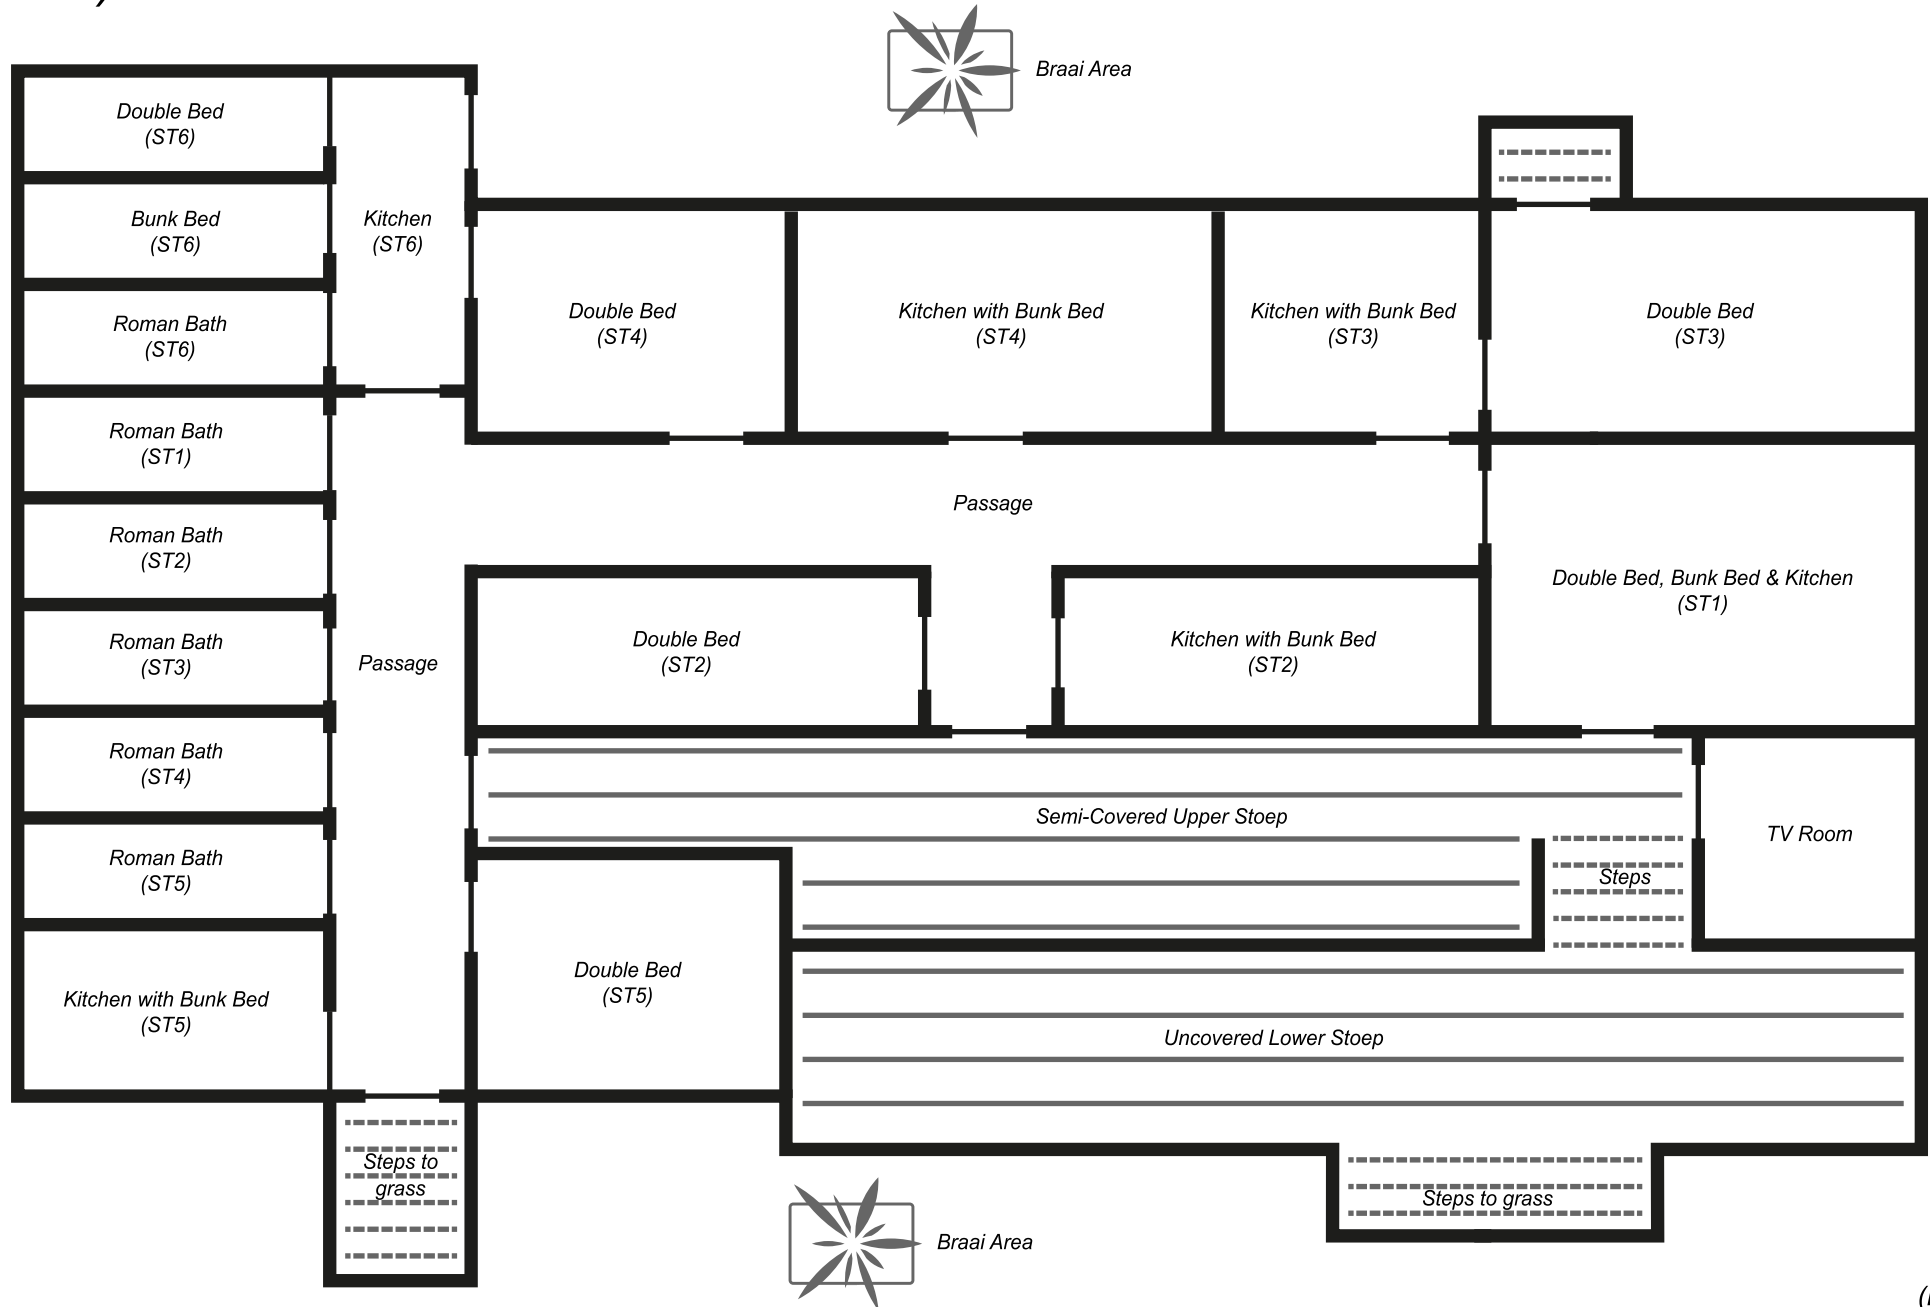

WARMWATERBERG SPA

Main House: Floor Plan / Layout

(ST1 - 6)

(Not to scale)