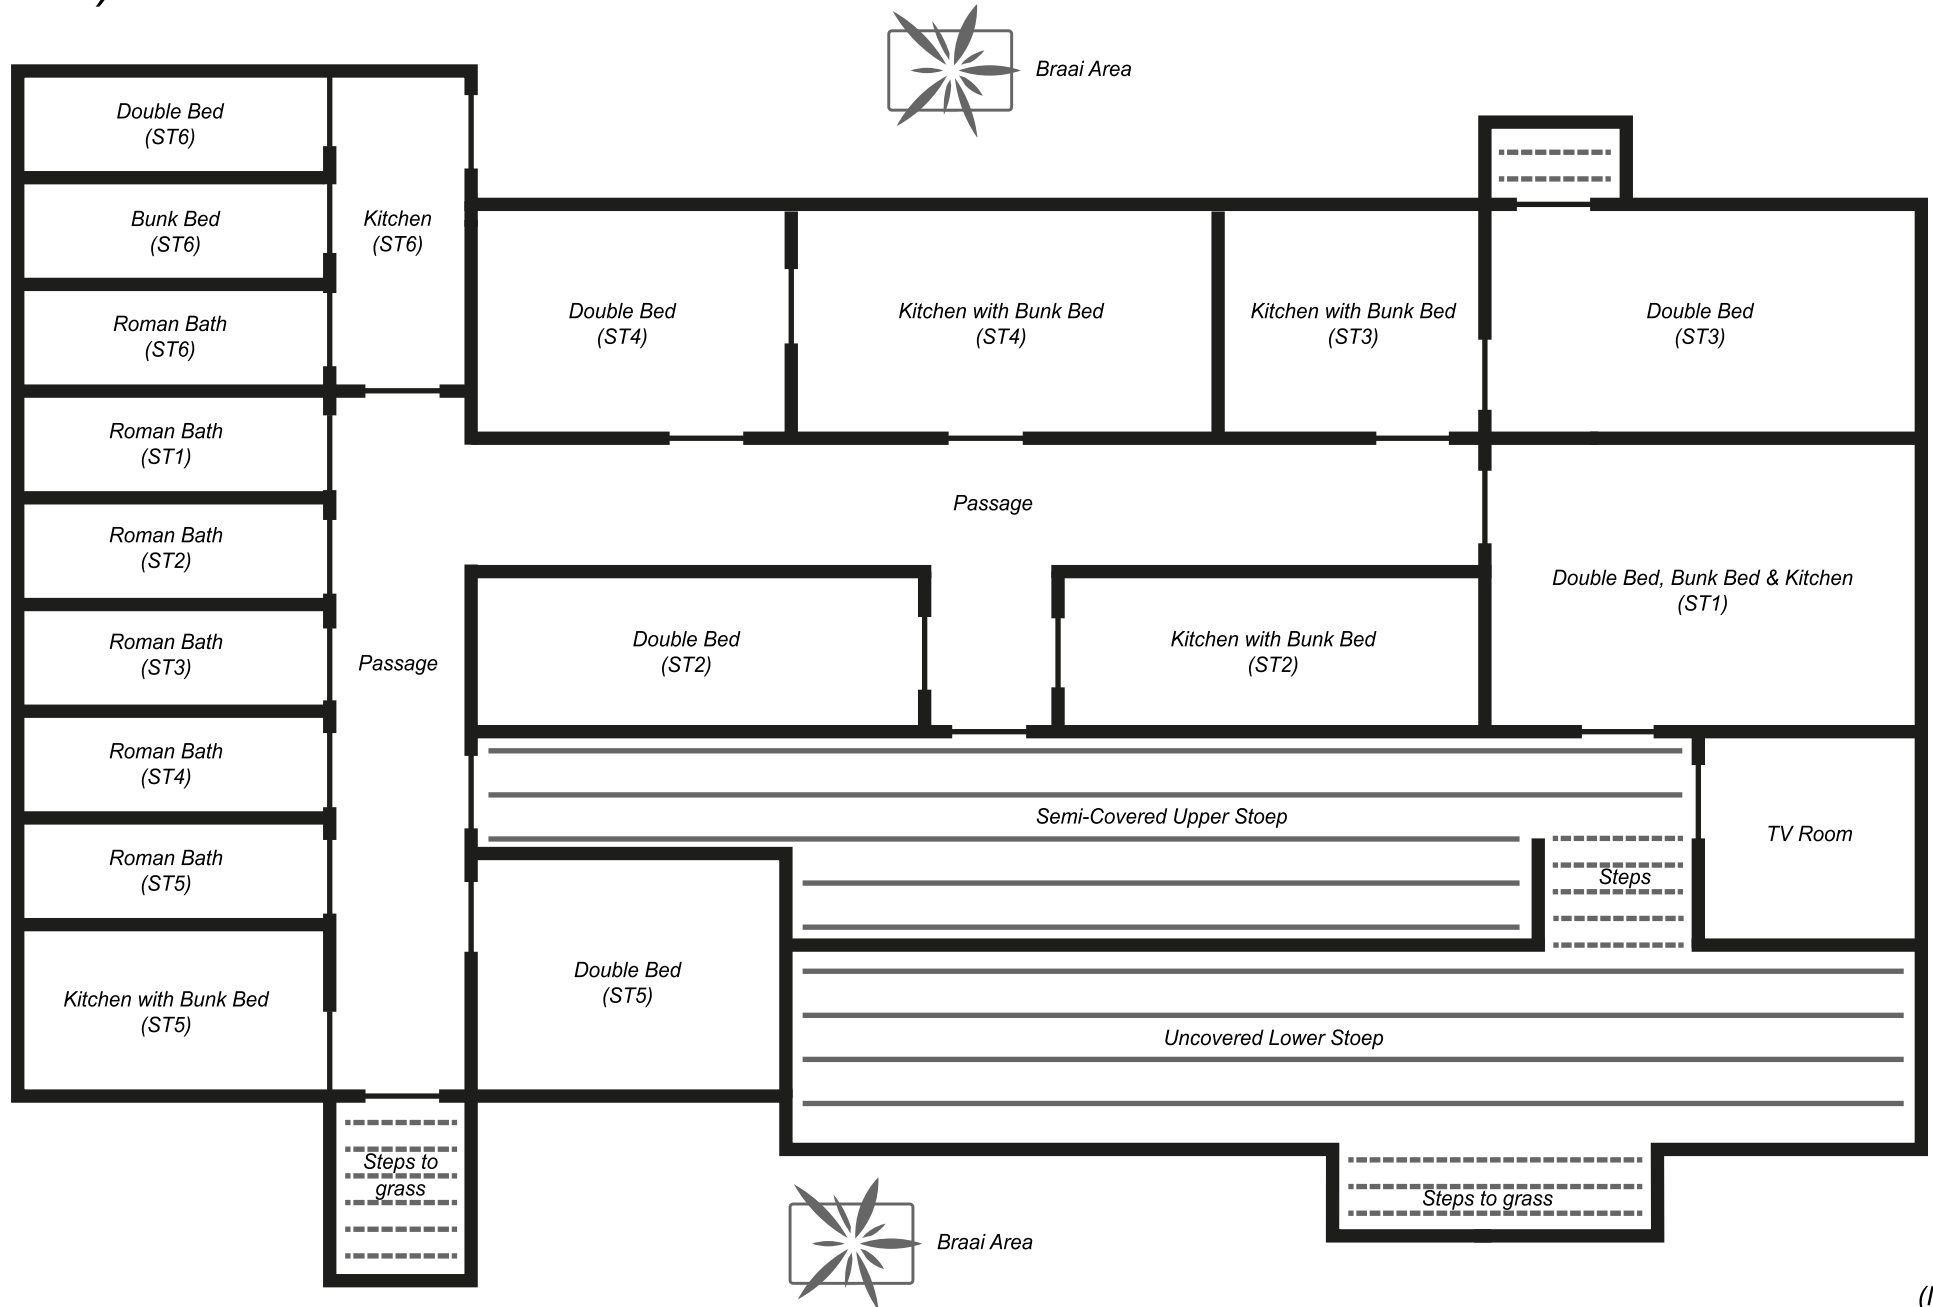

WARMWATERBERG SPA

Main House: Floor Plan / Layout

(ST1 - 6)

(Not to scale)