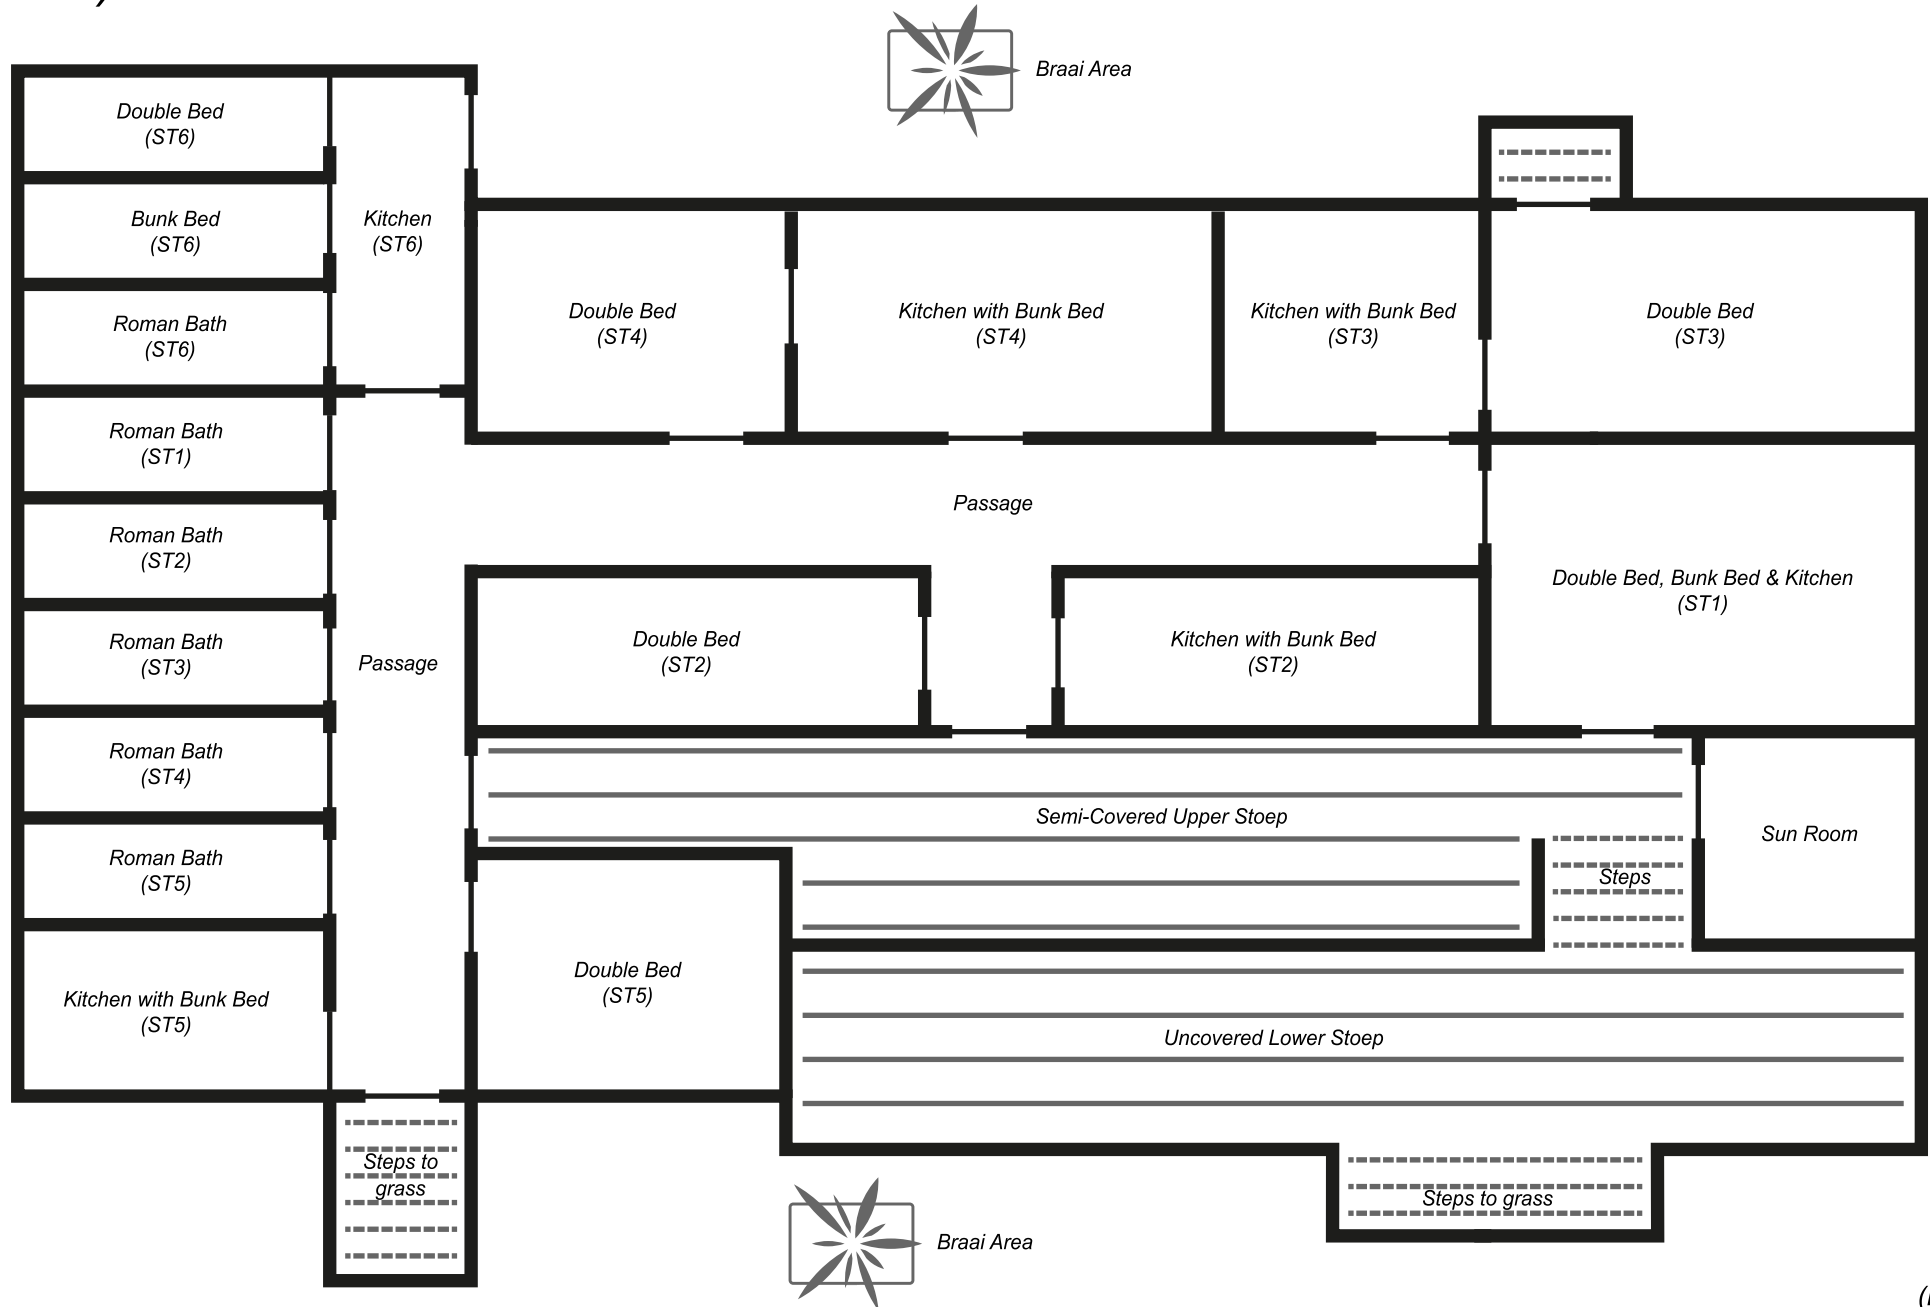

WARMWATERBERG SPA

Main House: Floor Plan / Layout

(ST1 - 6)

(Not to scale)